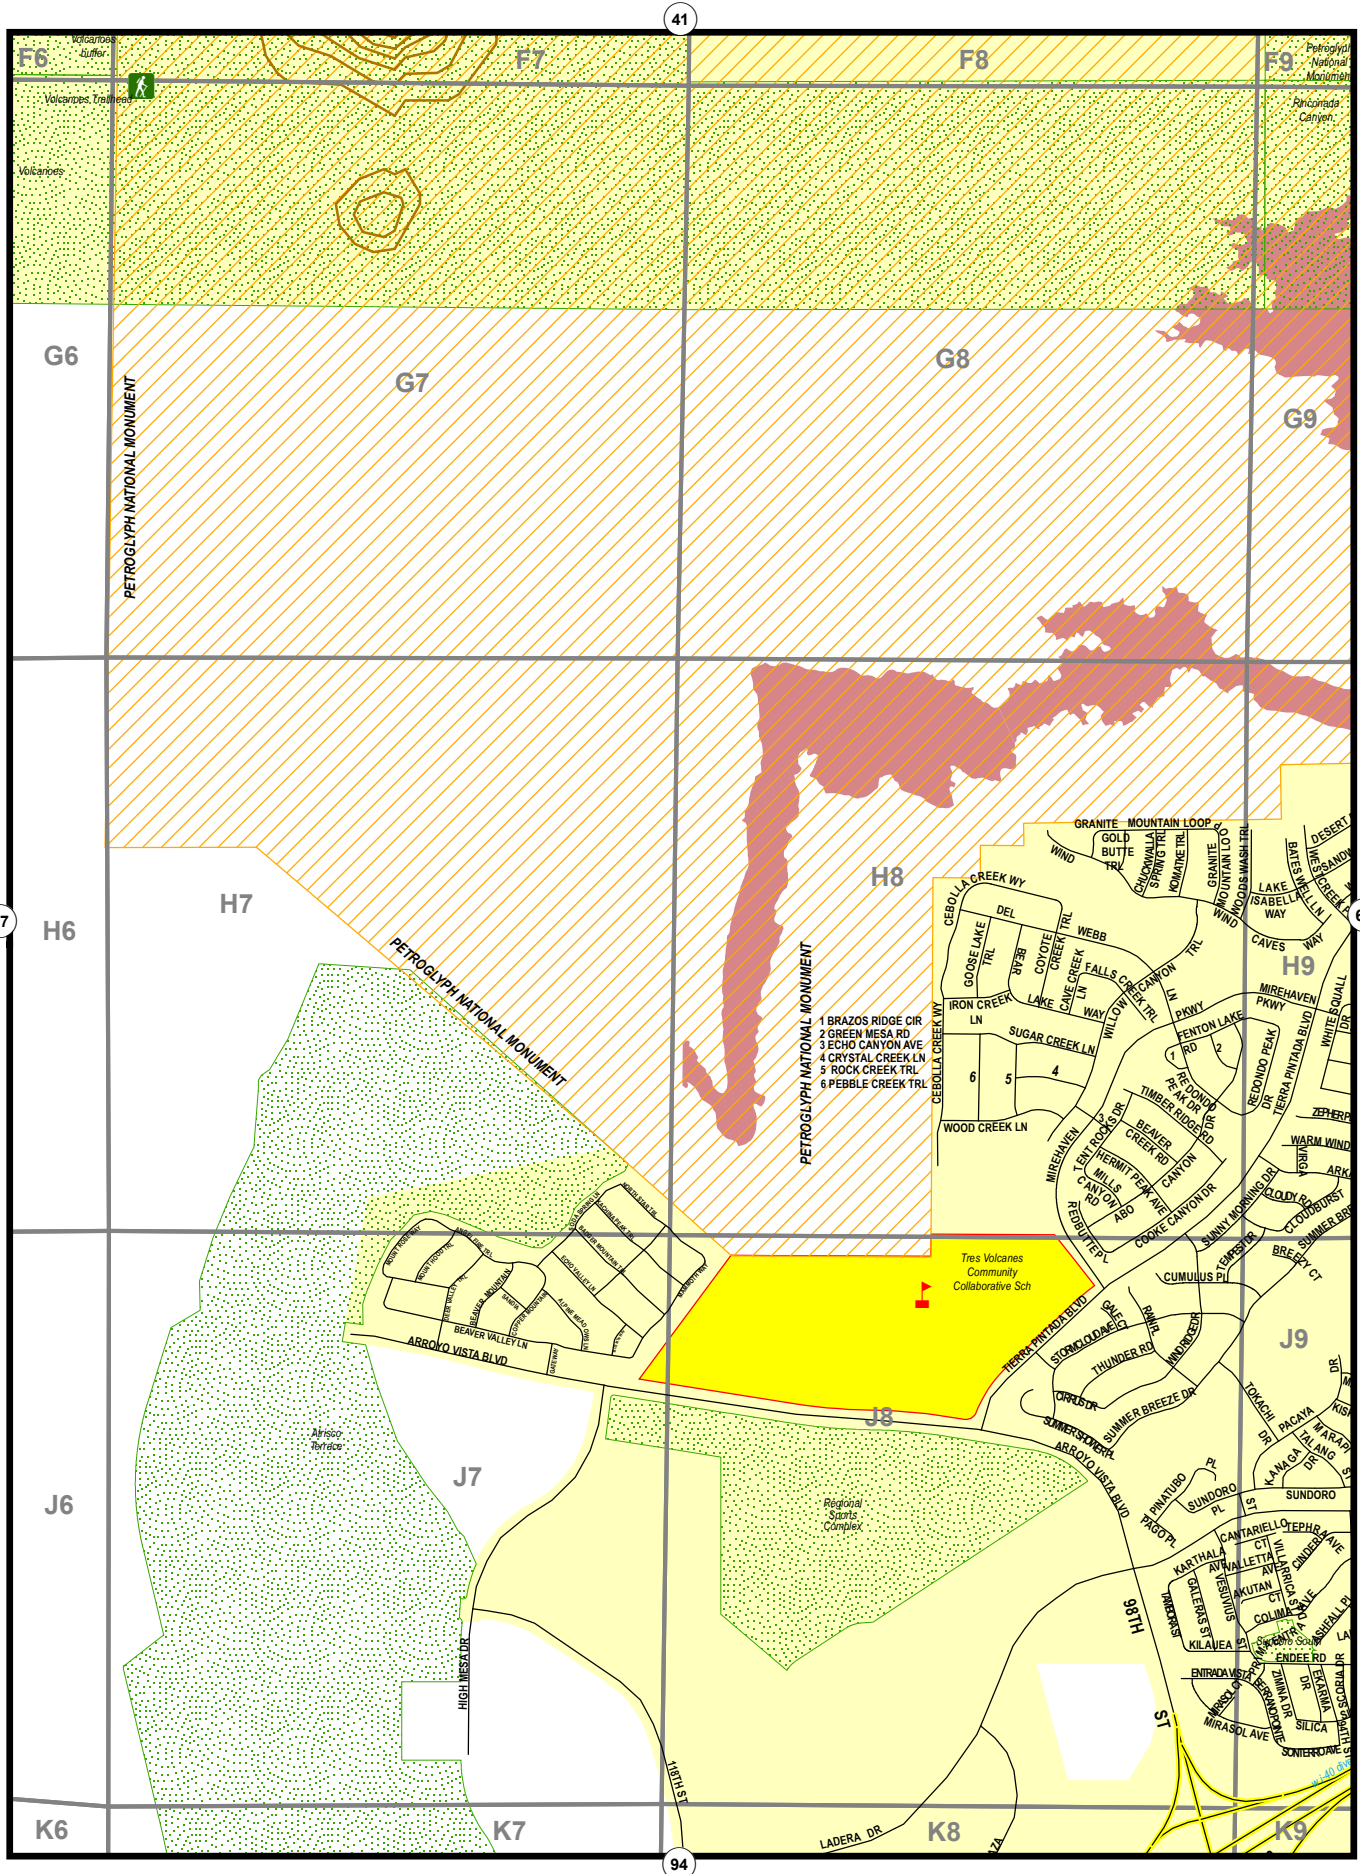

- BC Maintained/Dirt
- BC Maintained/Gravel
- BC Maintained/Pavement
- Not BC Maintained
- Rural Paths & Trails
- State Roads

0.25 0 0.25 0.5 Miles

January 8, 2024

MAP 68