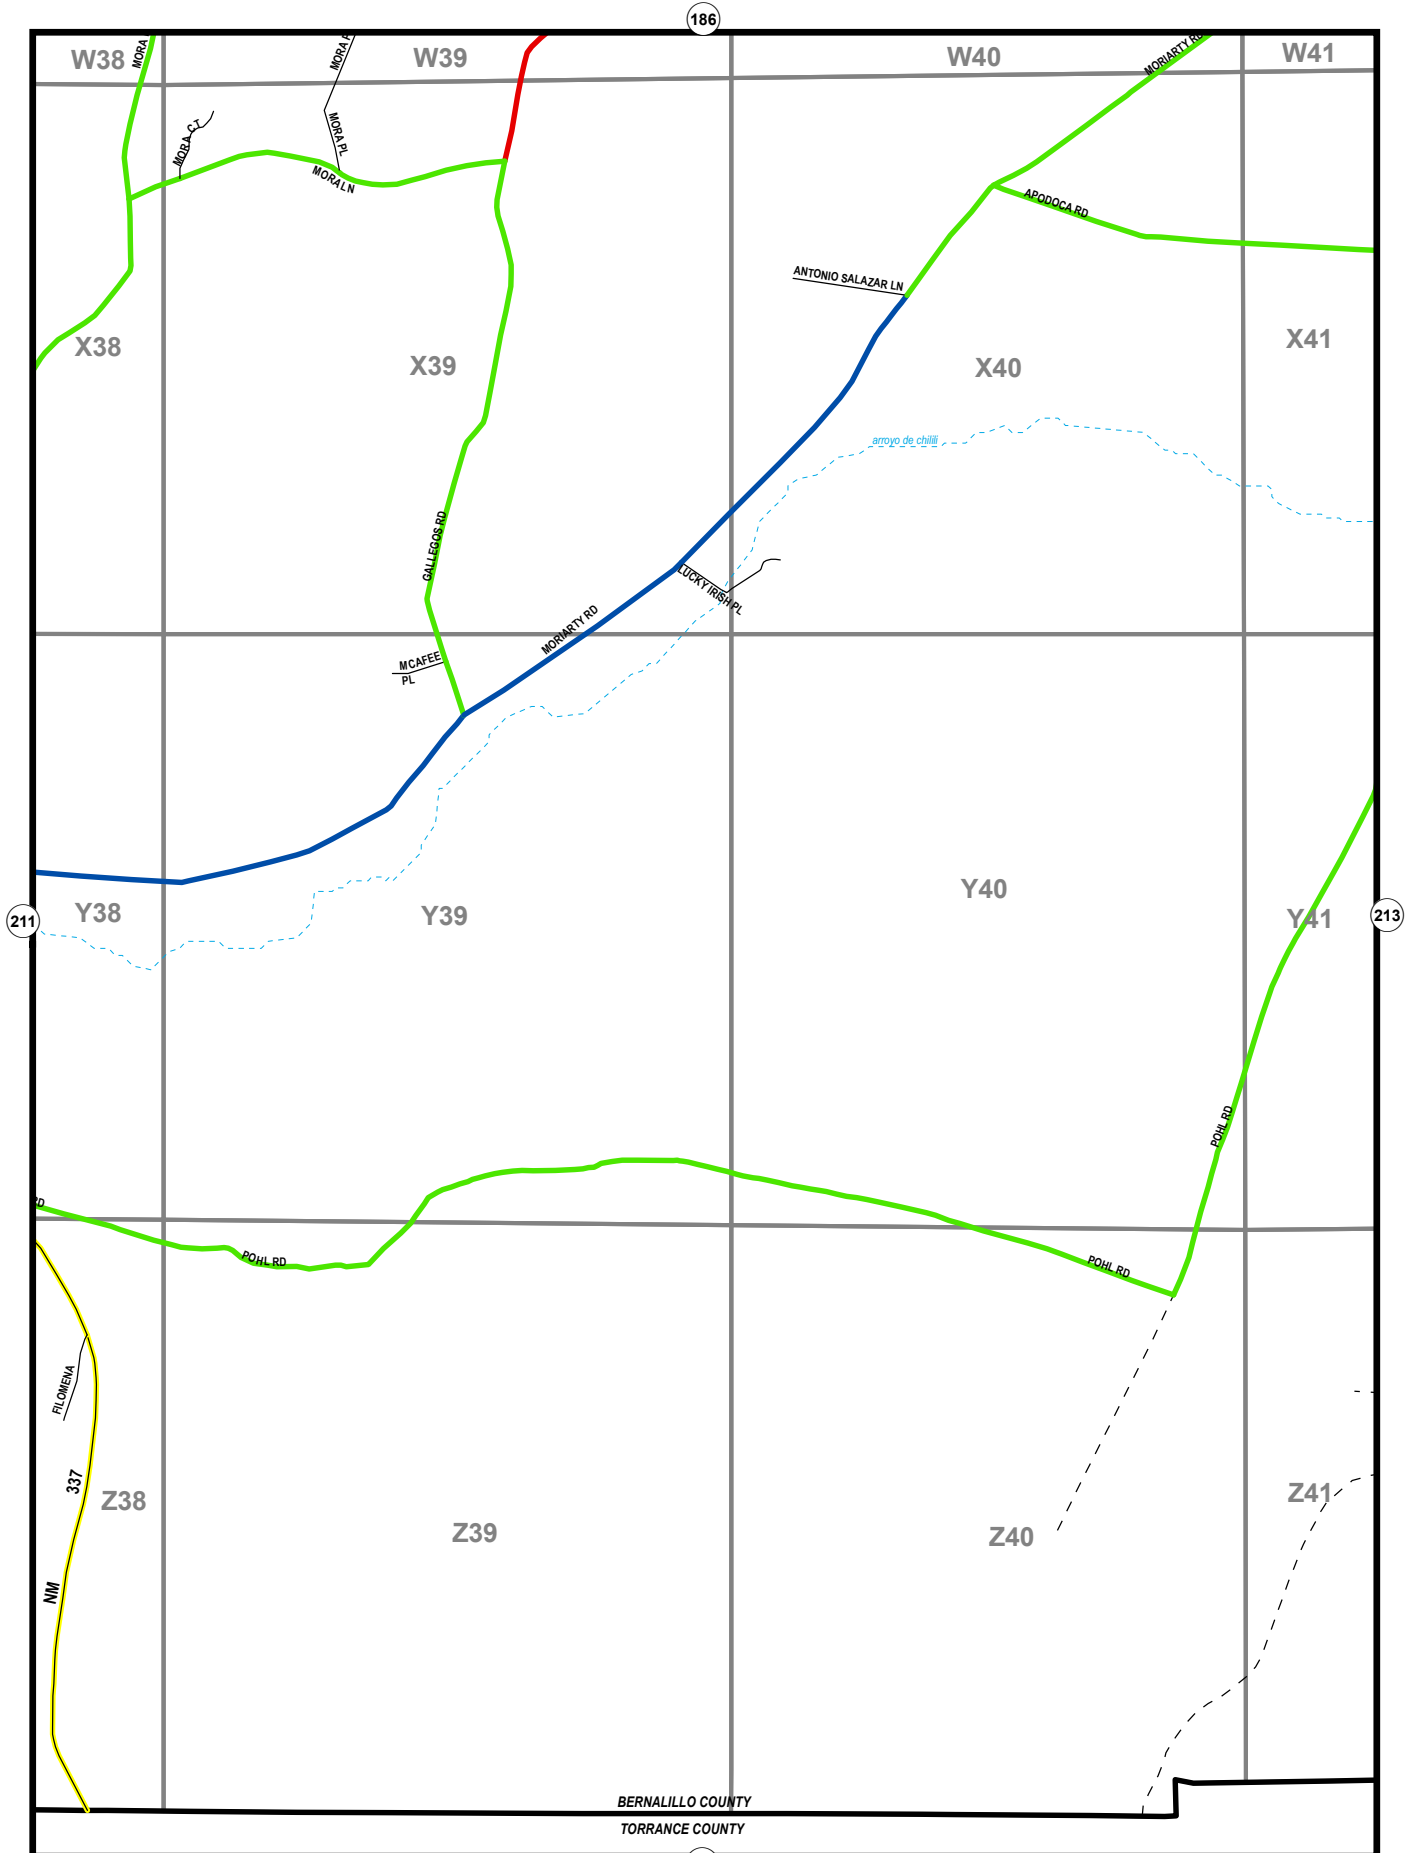

-  BC Maintained/Dirt
-  BC Maintained/Gravel
-  BC Maintained/Pavement
-  Not BC Maintained
-  Rural Paths & Trails
-  State Roads

0.25 0 0.25 0.5 Miles

# MAP 212

January 8, 2024

BERNALILLO COUNTY  
TORRANCE COUNTY