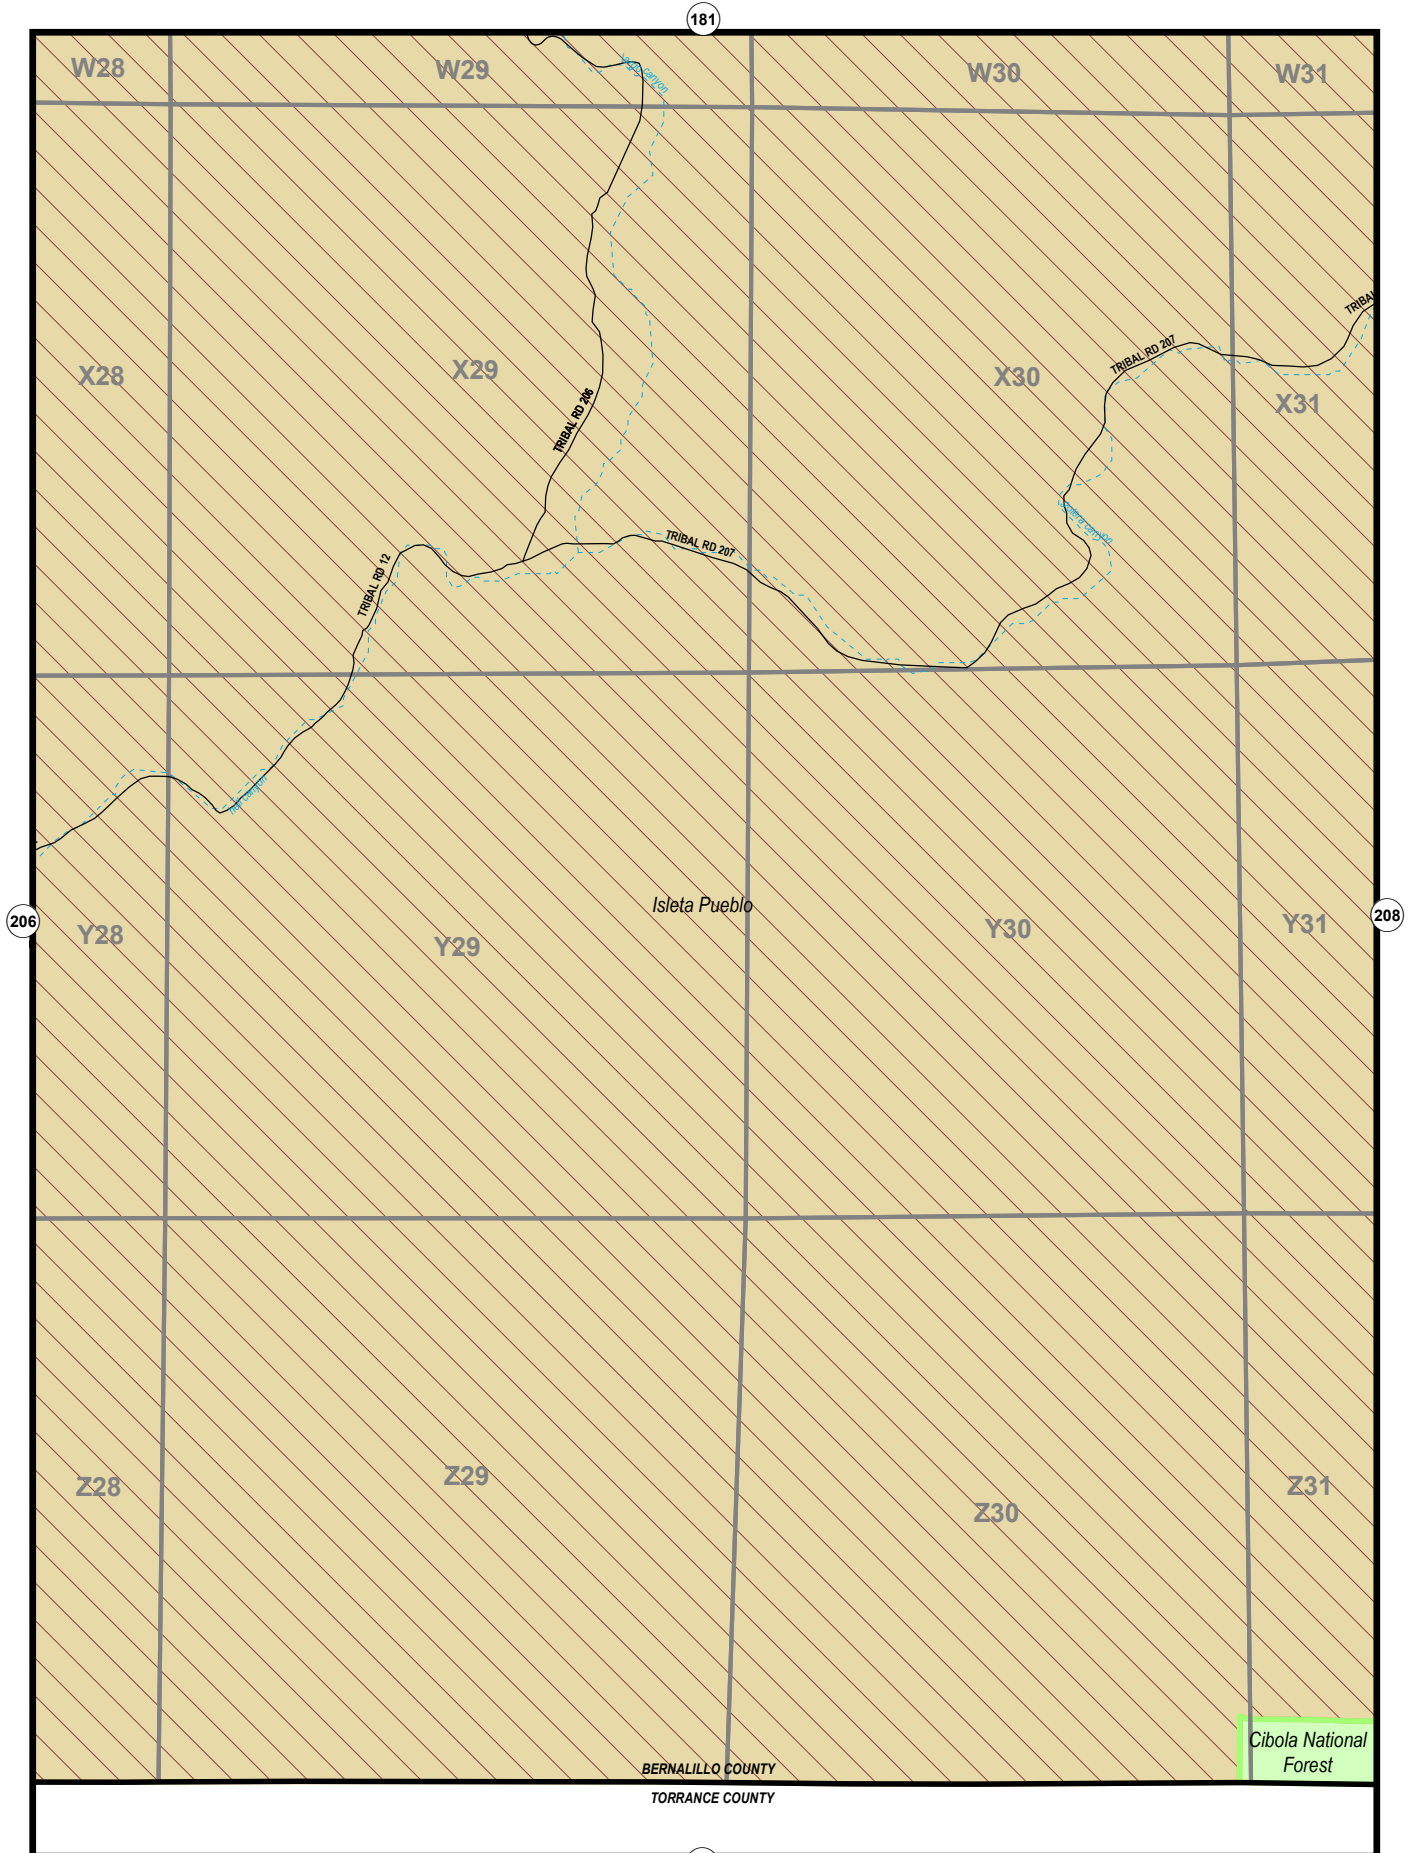

-  BC Maintained/Dirt
-  BC Maintained/Gravel
-  BC Maintained/Pavement
-  Not BC Maintained
-  Rural Paths & Trails
-  State Roads

0.25 0 0.25 0.5 Miles

MAP 207

January 8, 2024

BERNALILLO COUNTY
TORRANCE COUNTY

Cibola National Forest