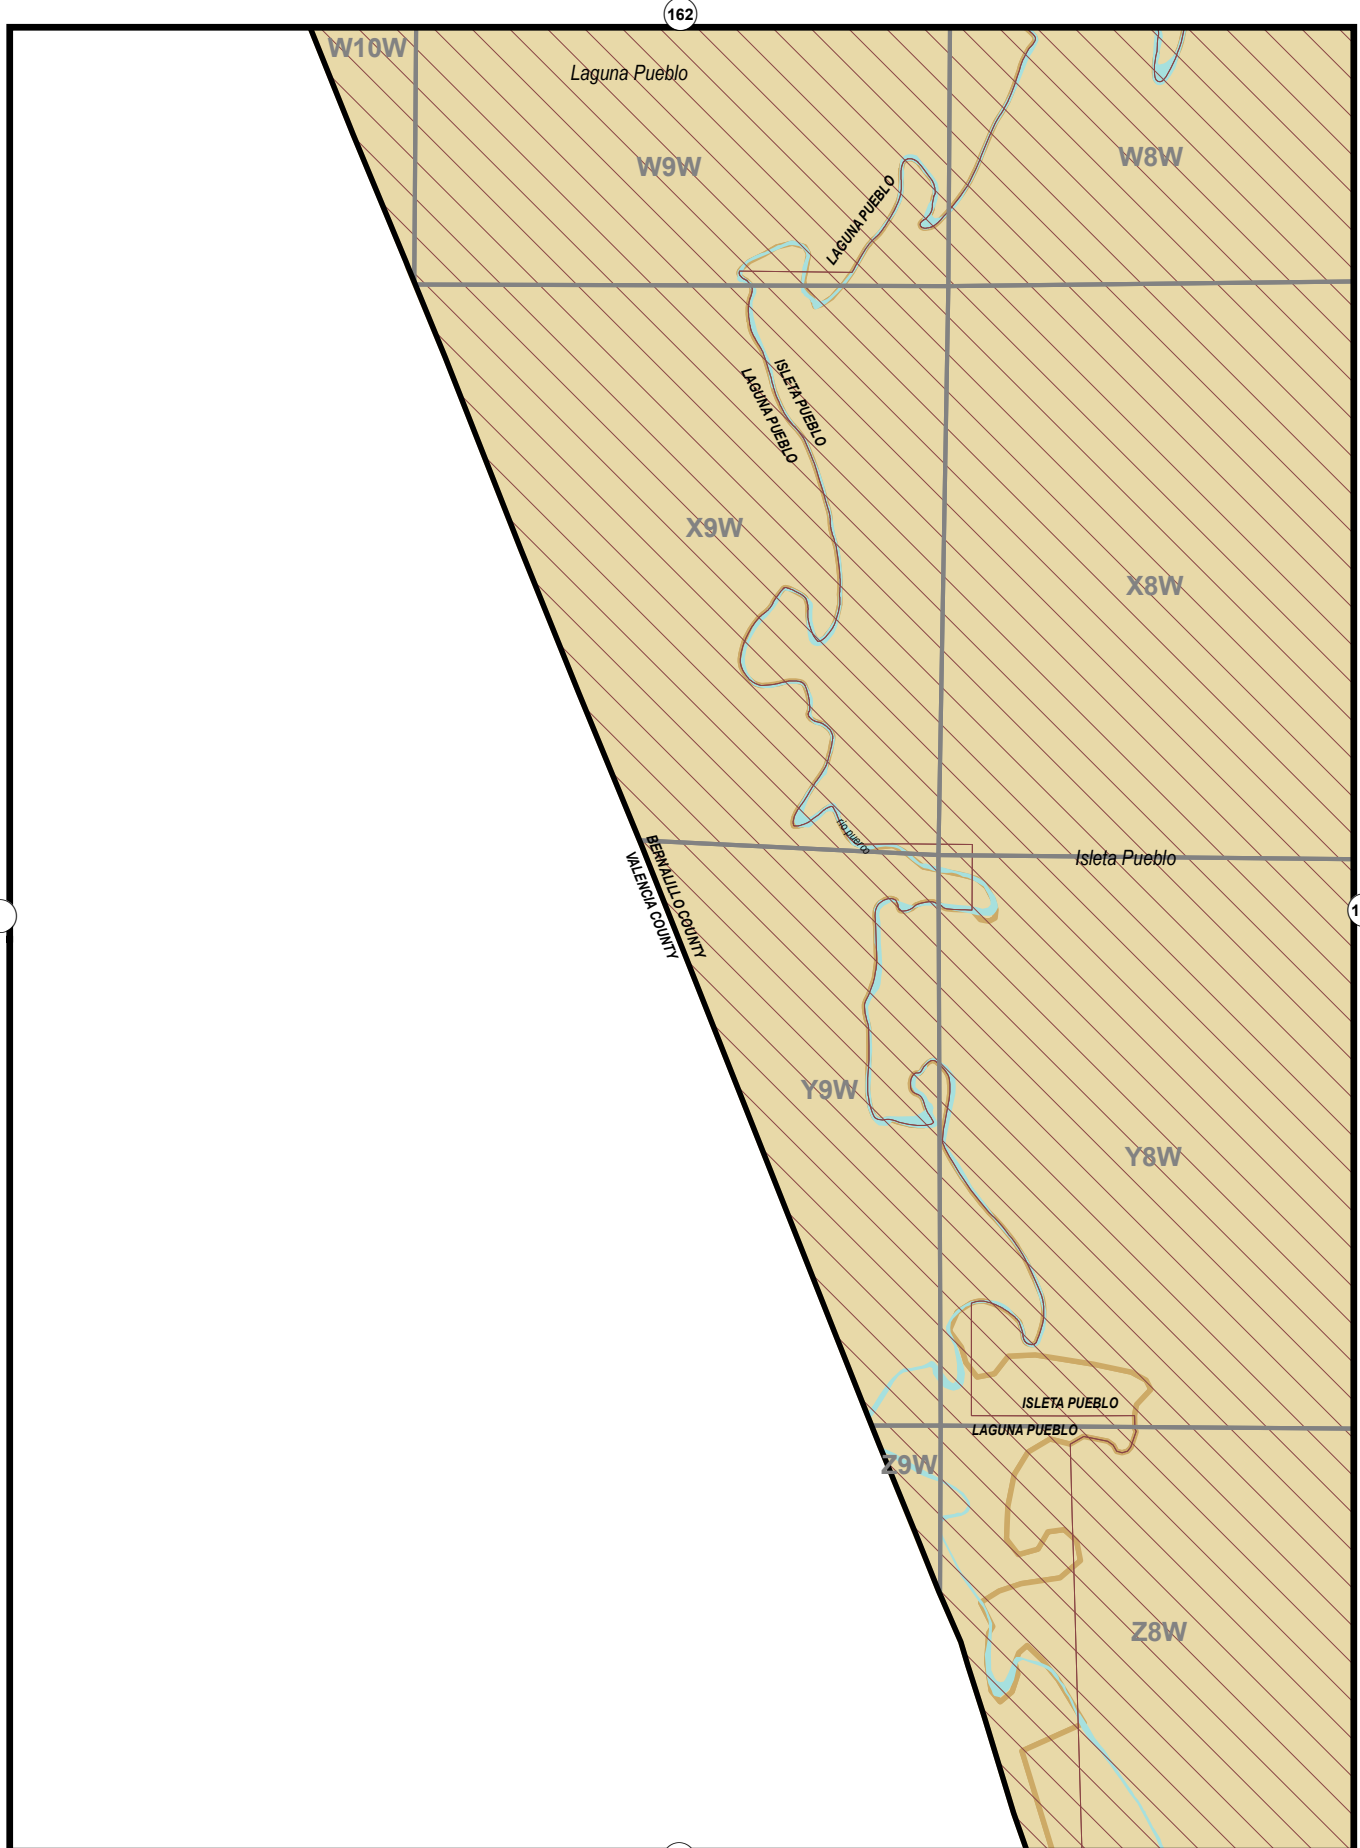

-  BC Maintained/Dirt
-  BC Maintained/Gravel
-  BC Maintained/Pavement
-  Not BC Maintained
-  Rural Paths & Trails
-  State Roads

0.25 0 0.25 0.5 Miles

MAP 188

January 8, 2024

162

189