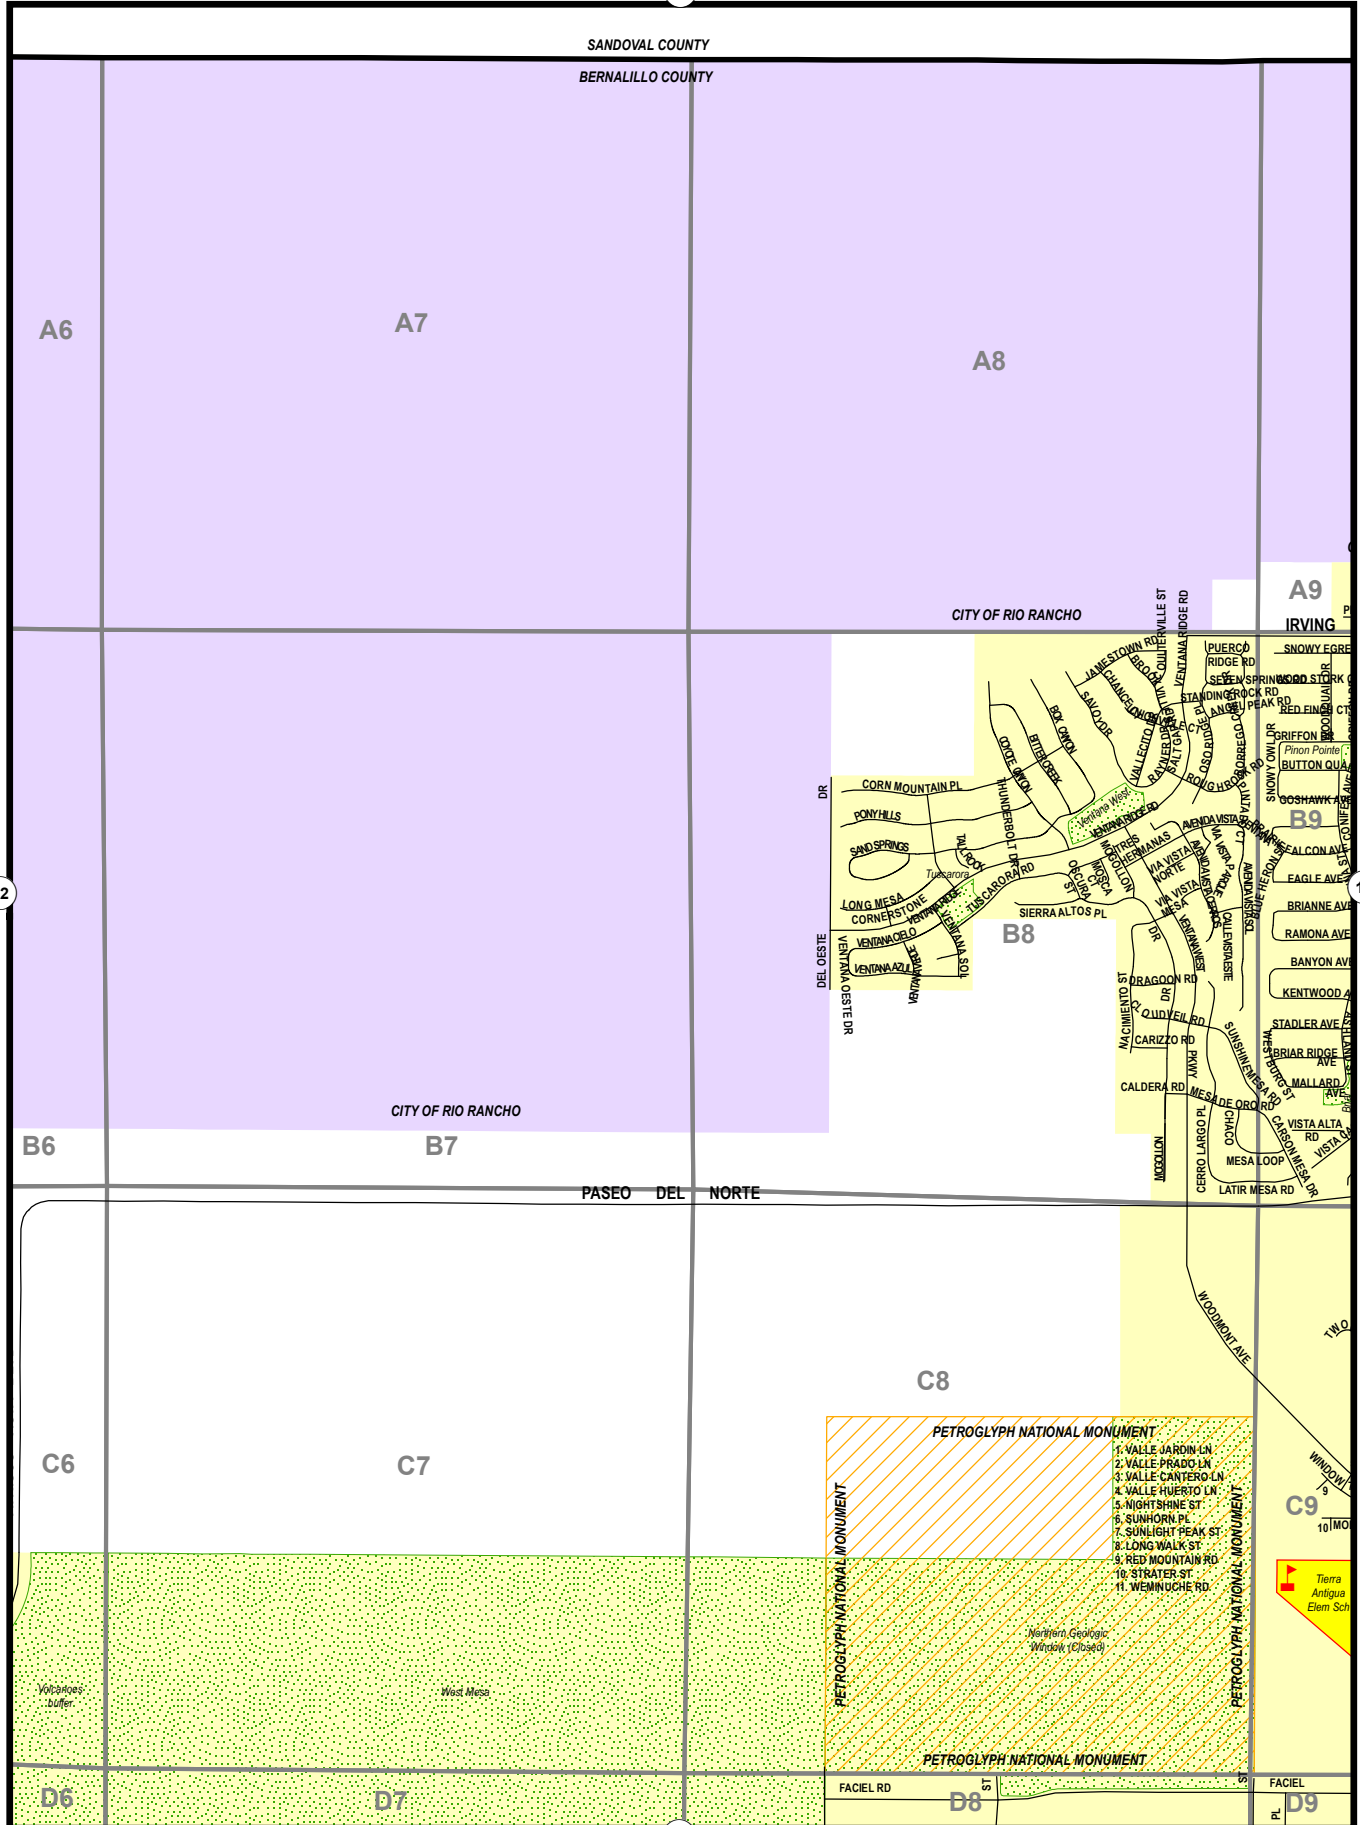

-  BC Maintained/Dirt
-  BC Maintained/Gravel
-  BC Maintained/Pavement
-  Not BC Maintained
-  Rural Paths & Trails
-  State Roads

0.25 0 0.25 0.5 Miles

MAP 13

January 8, 2024

- PETROGLYPH NATIONAL MONUMENT**
1. VALLE JARDIN LN
 2. VALLE PRADO LN
 3. VALLE CANTERO LN
 4. VALLE HUERTO LN
 5. NIGHTSHINE ST
 6. SUNHORN PL
 7. SUNLIGHT PEAK ST
 8. LONG WALK ST
 9. RED MOUNTAIN RD
 10. STRATER ST
 11. WEMNUCHE RD