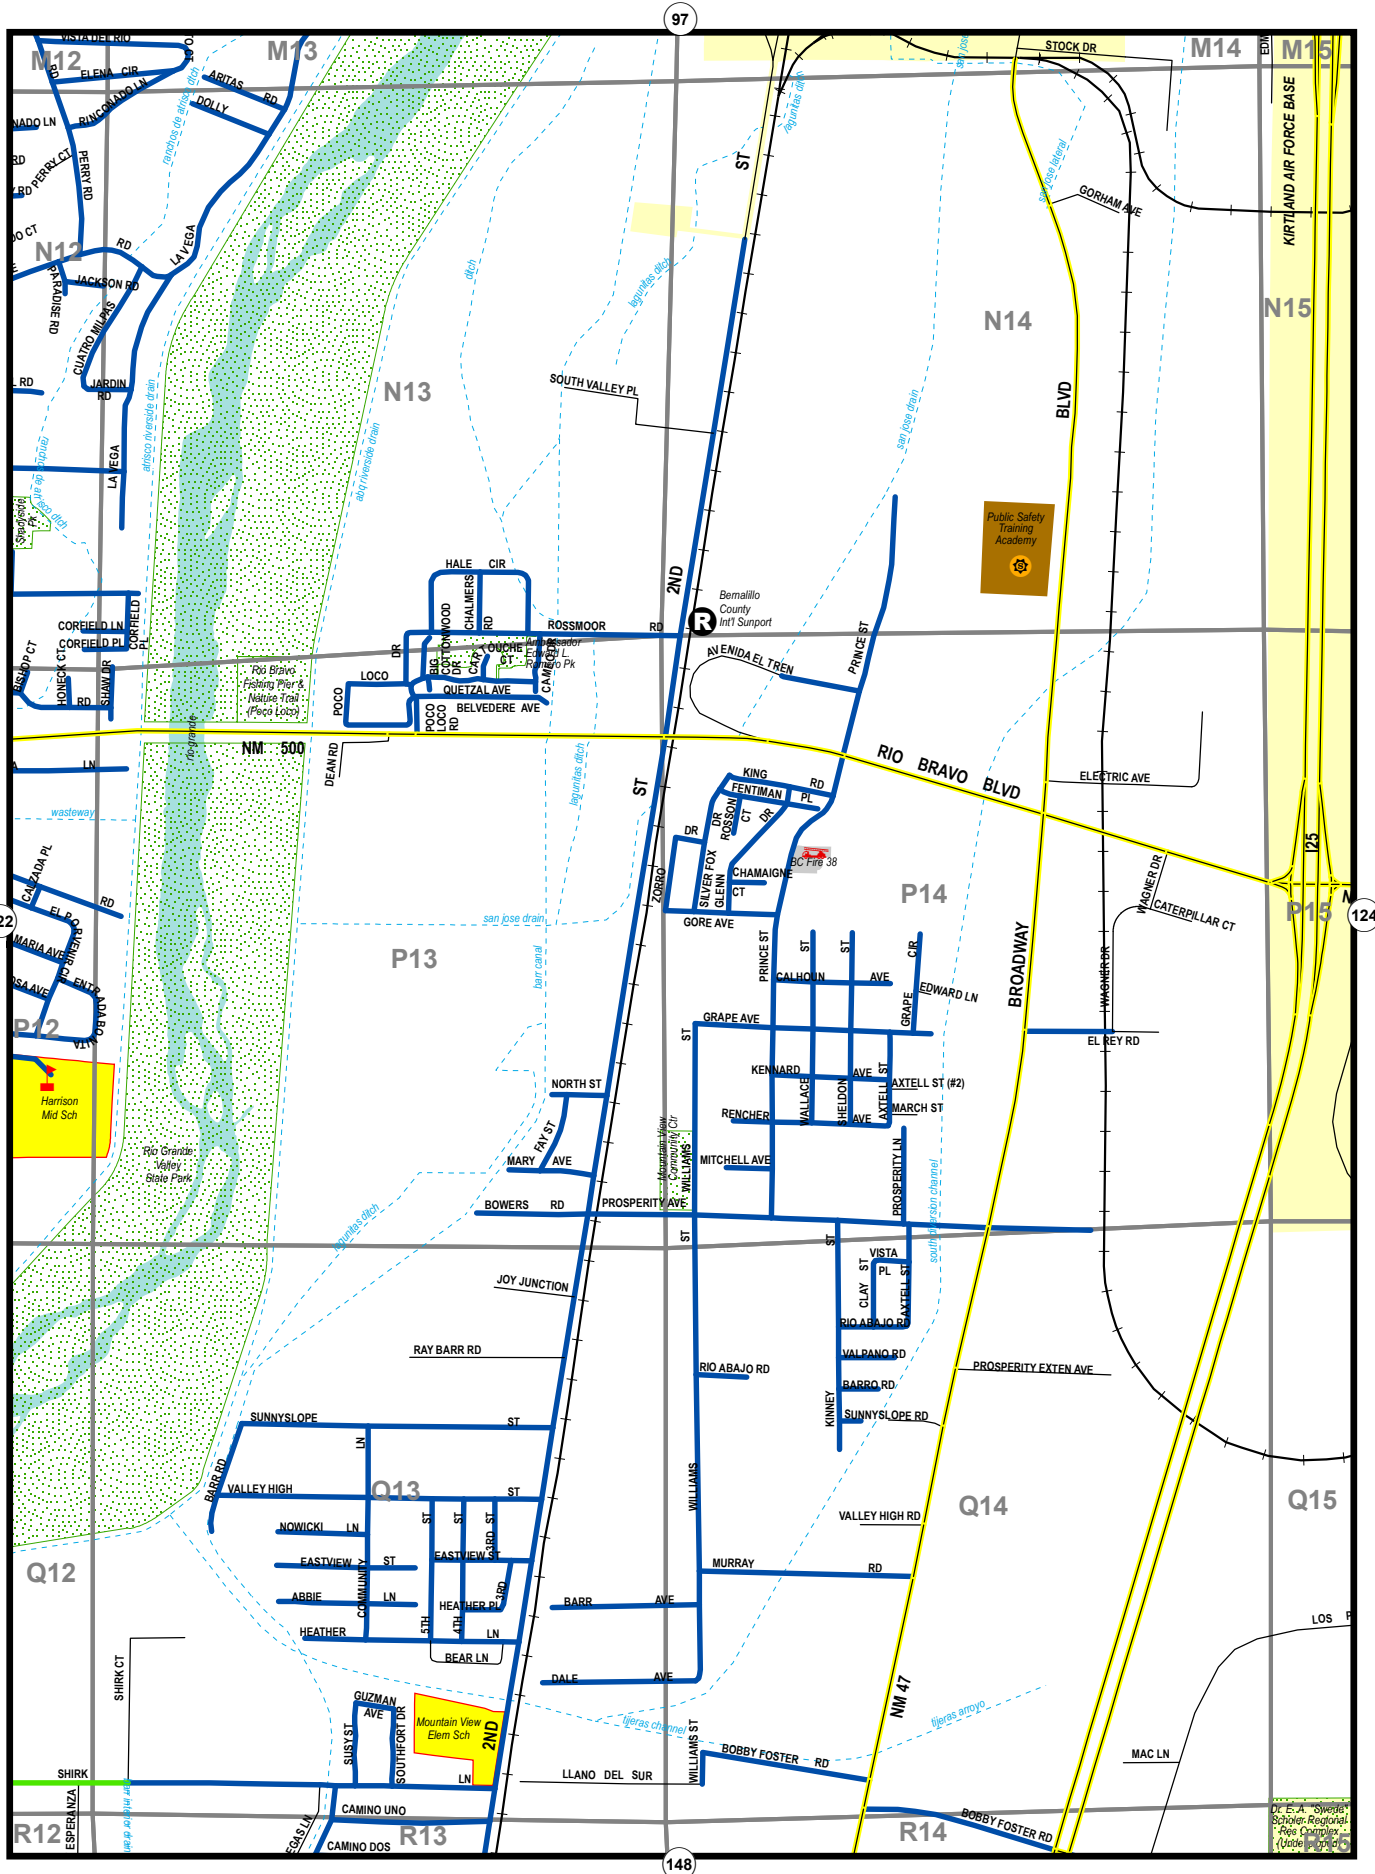

- BC Maintained/Dirt
- BC Maintained/Gravel
- BC Maintained/Pavement
- Not BC Maintained
- Rural Paths & Trails
- State Roads

0.25 0 0.25 0.5 Miles

January 8, 2024

MAP 123