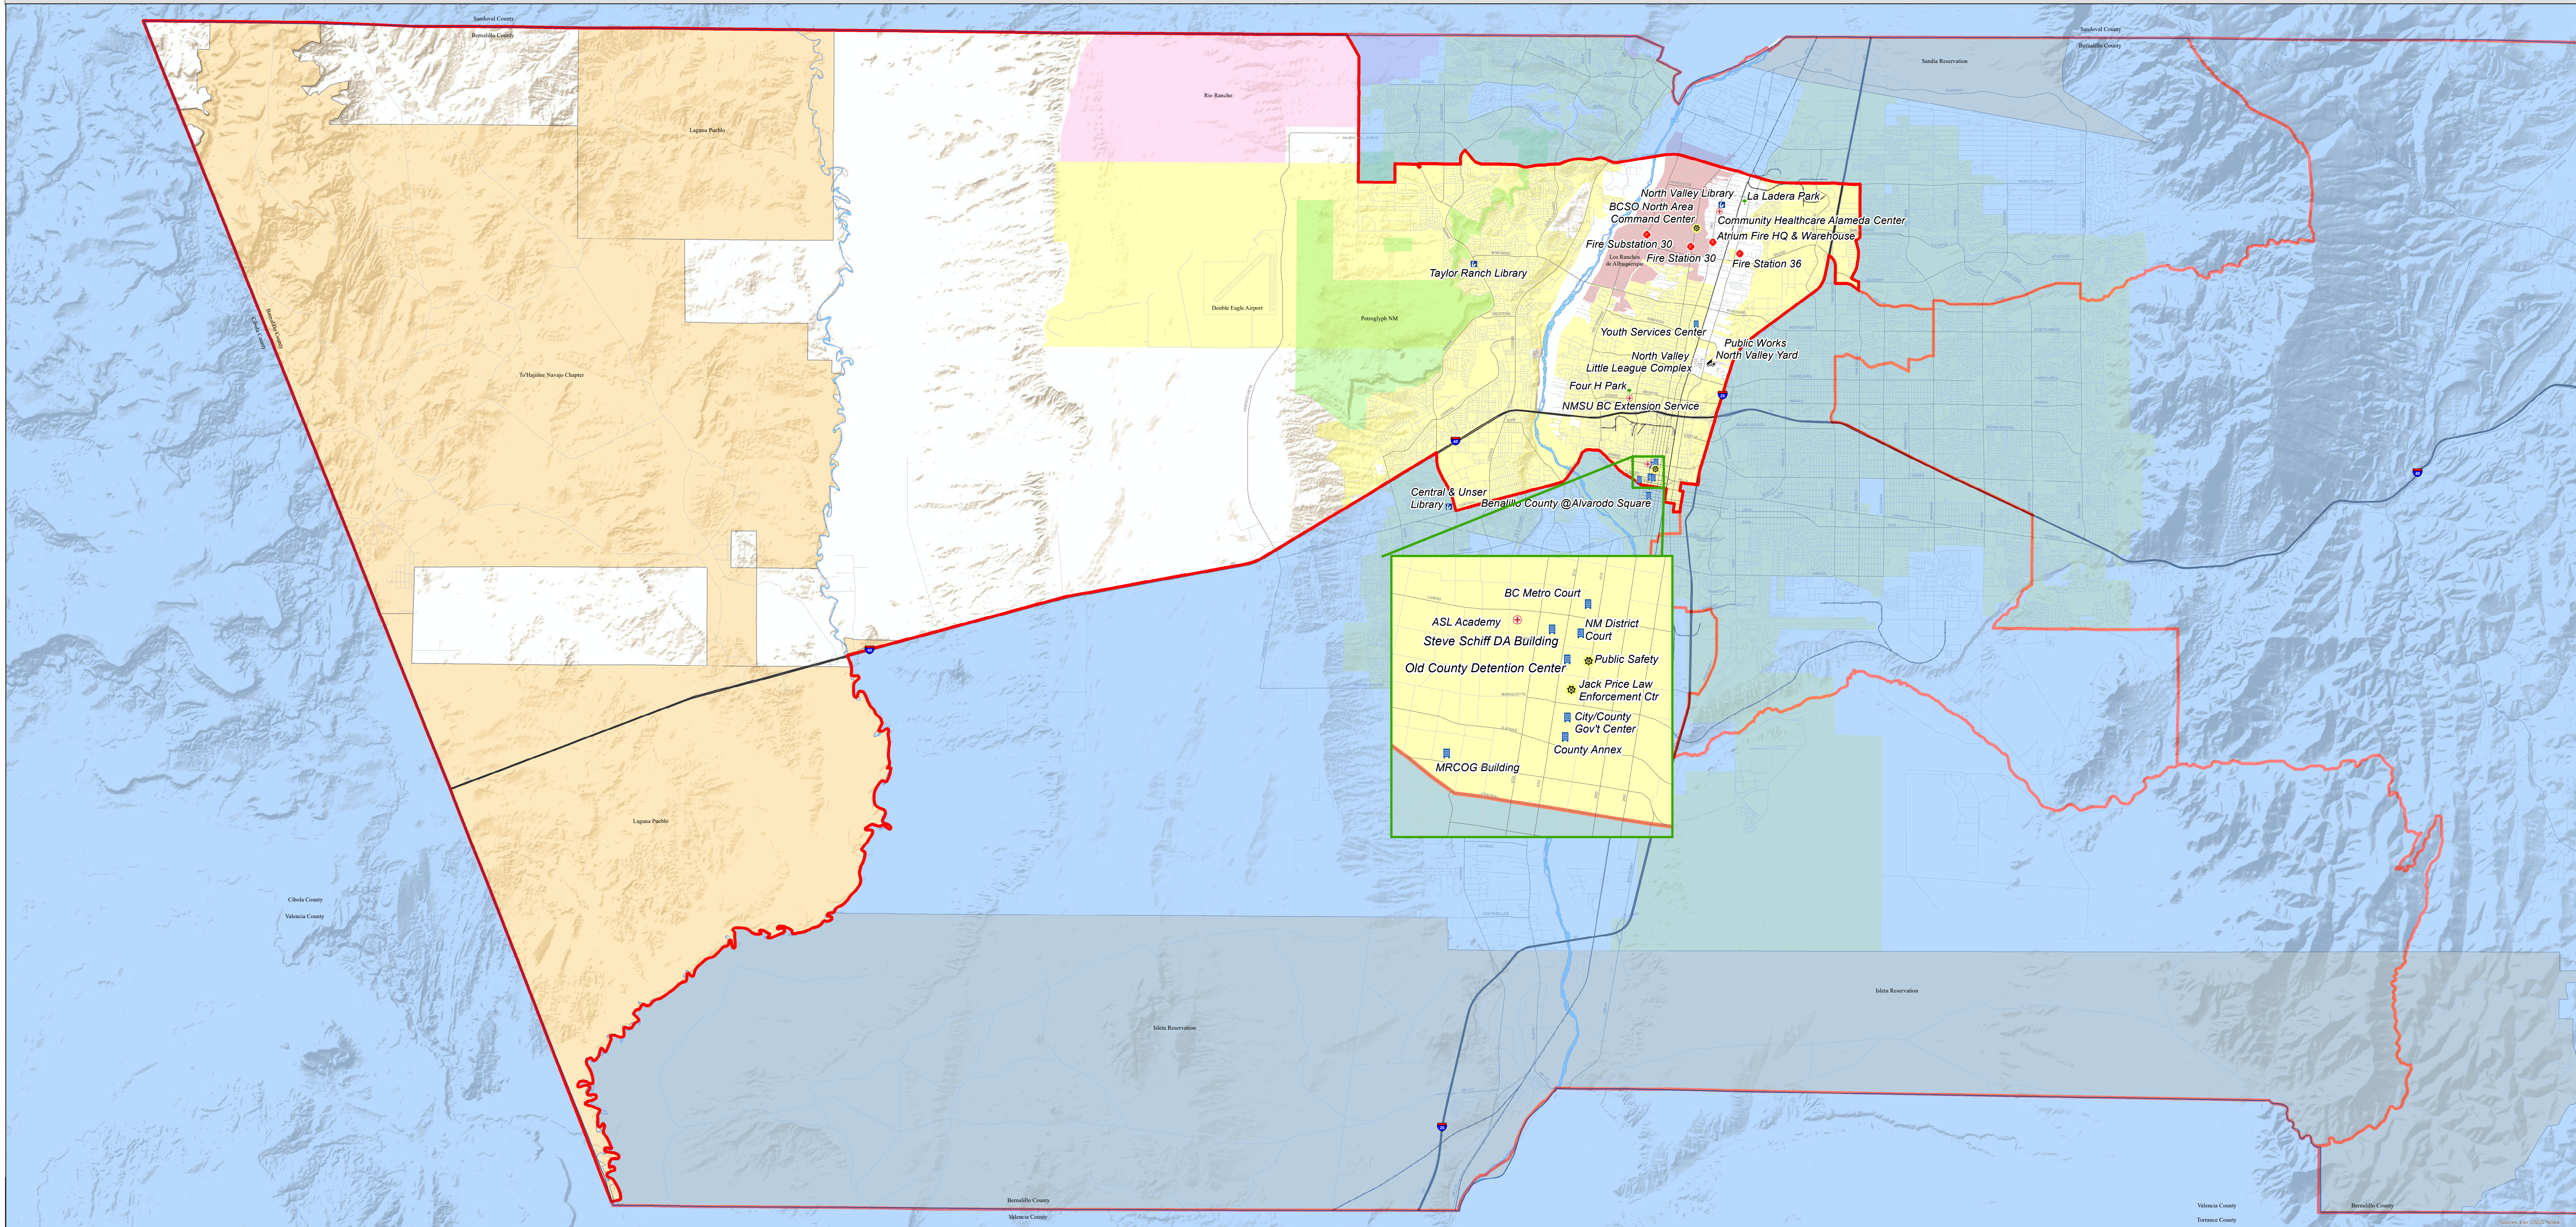

Bernalillo County Commission District 1

- County Boundary
- Petroglyph NM
- Albuquerque
- Interstates
- Rivers
- Los Ranchos
- Railroad
- Unincorporated Bernalillo County
- Rio Rancho
- Major Roads
- Tribal Lands
- Minor Roads